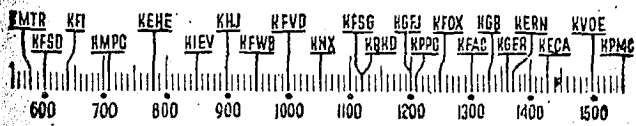

YOUR Radio TODAY

[The information contained in the following schedule is furnished by the stations broadcasting the programs.]

Before 8 a.m.

KMTR—Calif. Theater. 5.
KFI—Off Record. 7: News. 7:15: Tunes 7:30.
KMPC—“Get Golng.” 6:45: Volney James. 7: 1 hr.
KEHE—Musical Clock. 6.
KHJ—Rise & Shine. 6: Trooping Col 6:30: Queen Elizabeth. 7:30.
KFWB—Stu. Wilson. 6.
KFVD—Spanish. 4: Jubilee. 7:15.
KNN—Sunrise Salute. 6:15: News. 7:30 Talk. 7:45.
RRKD—Doug Douglas. 6: Doug Douglas. 6:45: News. 7:45.
KFOX—El Despertador. 5: News. 7:30 7:45.
KFAC—Religion. 6: Hymns. 6:45: Pastor Reynolds. 7: News. 7:45.
KGER—Farm. 6:05: Maurice Johnson. 6:30: Aubrey Lee. 6:45.
KECA—Ranch Boys. 7: Amanda Snow. 7:15: Queen Elizabeth. Ottawa. 7:30.
KVOE—Trooping Colors. 6:30: Queen Elizabeth. 7.